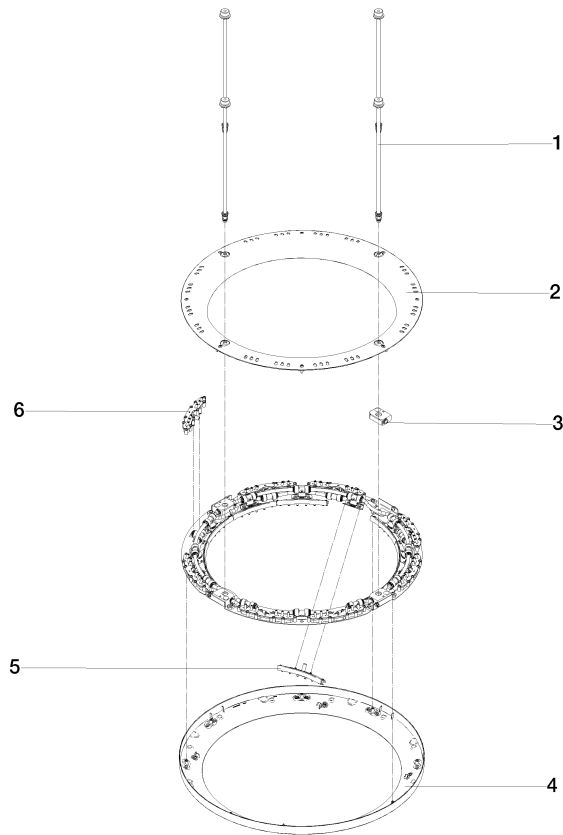

## SERIES-VARIOUS AQUAHALO Rain panel - Chrome

41 750 979

- exposed trim parts
- Rain panel with 3 different flow modes
- AQUACIRCLE RAIN: Circular rain curtain, max. flow rate 14 l/min (at 3 bar)
- TEMPEST RAIN: Natural rain, max. flow rate 9 l/min (at 3 bar)
- DIAMOND RAIN: Ring of rain, max. flow rate 6.8 l/min (at 3 bar)
- Outer diameter: 605 mm, opening diameter: 465 mm
- Weight: 6 kg
- central LED Spot 3000 K
- Protection rating IP67
- Recommended control element: xTool
- Not suitable for use in a steam room.

### Required miscellaneous

**SERIES-VARIOUS AQUAHALO** 35 750 970-00  
**Concealed ceiling installation box - Chrome**

- concealed rough parts
- Ceiling installation enclosure 605 x 605 x 95 mm
- Weight: 10 kg
- min. recess depth 110 mm
- max. recess depth 150 mm

SERIES-VARIOUS AQUAHALO Rain panel - Chrome

41 750 979

**SERIES-VARIOUS AQUAHALO Rain panel - Chrome**

41 750 979

**Spare parts list**

No.	Item Number	Name	Quantity used	Delivery time
1	90 28 22 605 01-00	distributor	1	10
2	90 12 05 087 00-00	casing	1	10
3	90 24 03 535 00 90	distributor	1	10
4	90 12 05 088 00-00	casing	1	10
5	90 17 09 060 01 90	jet module	1	2
6	90 17 09 061 01 90	jet module TEMPEST	8	2