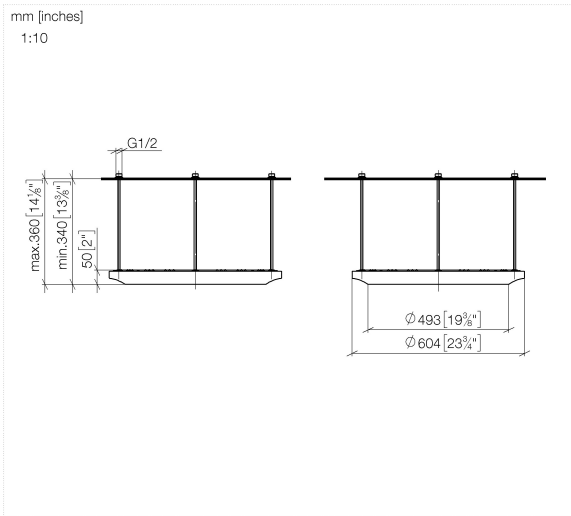

## SERIES-VARIOUS AQUAHALO Rain panel - Chrome

41 750 979

- exposed trim parts
- Rain panel with 3 different flow modes
- AQUACIRCLE RAIN: Circular rain curtain, max. flow rate 14 l/min (at 3 bar)
- TEMPEST RAIN: Natural rain, max. flow rate 9 l/min (at 3 bar)
- DIAMOND RAIN: Ring of rain, max. flow rate 6.8 l/min (at 3 bar)
- Outer diameter: 605 mm, opening diameter: 465 mm
- Weight: 6 kg
- central LED Spot 3000 K
- Protection rating IP67
- Recommended control element: xTool
- Not suitable for use in a steam room.

### Required miscellaneous

**SERIES-VARIOUS AQUAHALO** 35 750 970-00  
**Concealed ceiling installation box - Chrome**

- concealed rough parts
- Ceiling installation enclosure 605 x 605 x 95 mm
- Weight: 10 kg
- min. recess depth 110 mm
- max. recess depth 150 mm

SERIES-VARIOUS AQUAHALO Rain panel - Chrome

41 750 979

**SERIES-VARIOUS AQUAHALO Rain panel - Chrome**

41 750 979

**Spare parts list**

No.	Item Number	Name	Quantity used	Delivery time
1	90 28 22 605 01-00	distributor	1	10
2	90 12 05 087 00-00	casing	1	10
3	90 24 03 535 00 90	distributor	1	10
4	90 12 05 088 00-00	casing	1	10
5	90 17 09 060 01 90	jet module	1	2
6	90 17 09 061 01 90	jet module TEMPEST	8	2